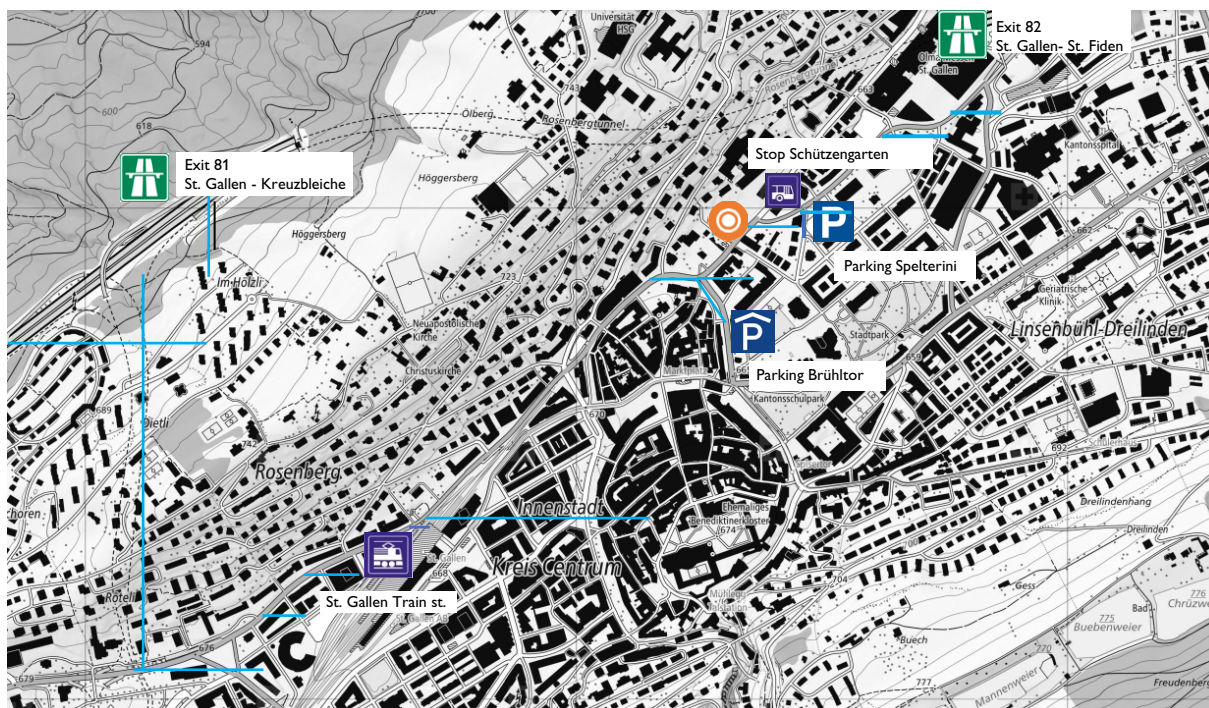

Directions to St. Jakob-Strasse 21

St. Jakobstrasse 21

By car:

If you are coming from Zurich, take exit 81 St. Gallen - Kreuzbleiche. Follow in the direction of Zentrum/Wittenbach until you reach St. Jakob-Strasse 21.

If you are coming from Arbon/Rorschach, take exit 82 St. Gallen - St. Fiden. Follow the road until the turnoff to the Spelterini parking lot.

Parking spaces are available in the public parking lot Spelterini. However, these are occupied during special events (Olma, OFFA, circus) and therefore not available.

As an alternative, you can use the Brühltor parking garage.

By public transport:

From St. Gallen train station you can take bus 3, 4 or 6 in the direction of Heiligkreuz/Wittenbach and get off at the Schützengarten stop.

By bike:

Bike racks are located at the entrance in front of St. Jakob-Strasse 21.